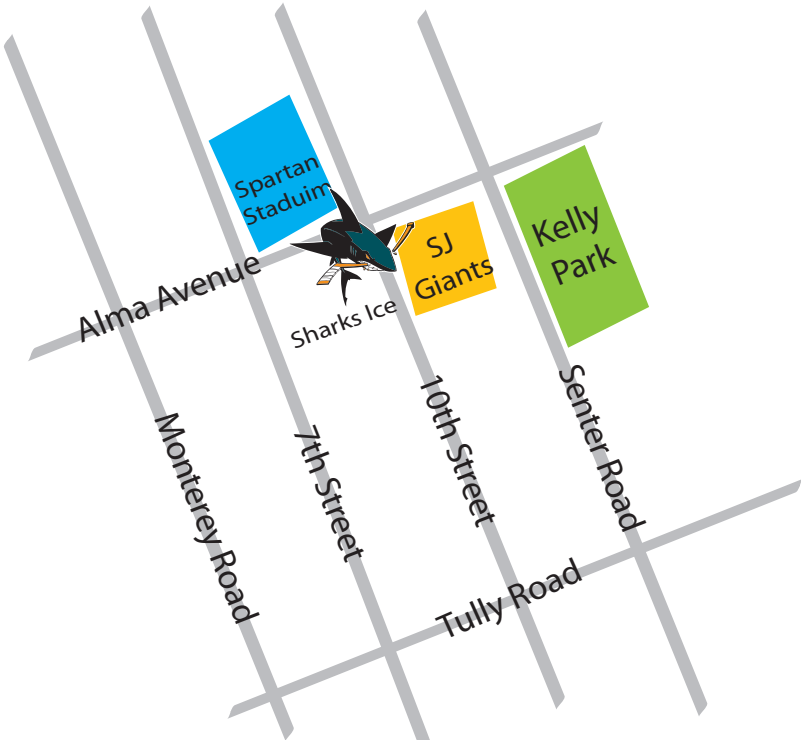

REMEMBER TO DRESS IN LAYERS. IT'S COLD IN HERE
BUT YOU WILL WARM UP AS YOU SKATE!
BRING A PAIR OF SOCKS TO WEAR IN YOUR SKATES.

RSVP:

DATE:

TIME:

FOR:

(SEE MAP ON BACK OF INVITATION)

IT'S PARTY TIME AT

SHARKS ICE AT SAN JOSE

1500 SOUTH 10TH STREET
SAN JOSE, CA 95112
(408) 279-6000
WWW.SHARKSICE.COM

WWW.SHARKSICEATSANJOSE.COM

SHARKS ICE AT SAN JOSE IS THE OFFICIAL
PRACTICE FACILITY OF THE SAN JOSE SHARKS
FEATURING 4 NHL-SIZED RINKS,
STANLEY'S SPORTS BAR, ARCADE GAMES,
AND MORE!

YOU ARE INVITED TO

PARTY WITH THE SHARKS